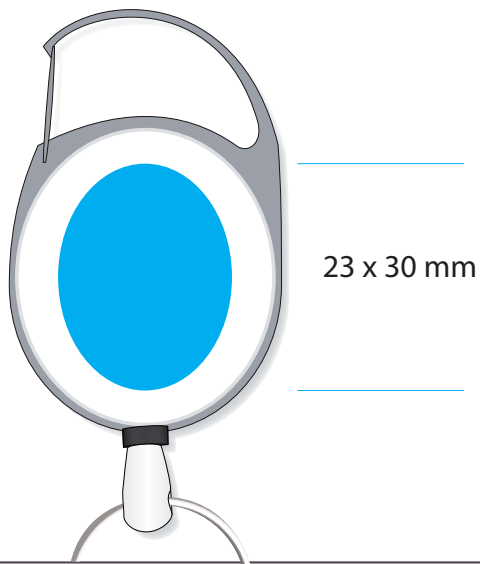

## Yo-Yo Twist

23 x 30 mm

60 x 20 mm

40 x 120 mm

## Colours

The colors are not 100% accurate and might differ some between different screens.